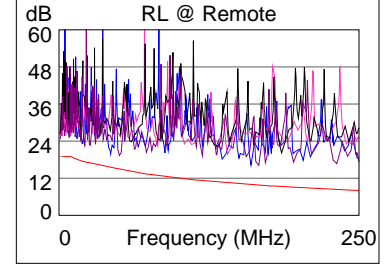

Worst Case Margin		Worst Case Value	
	MAIN	SR	MAIN	SR
PASS				
Worst Pair	78	78	78	78
RL (dB)	3.7	3.7	6.4	4.7
Freq. (MHz)	24.1	51.3	223.0	165.0
Limit (dB)	17.1	14.9	8.5	9.8