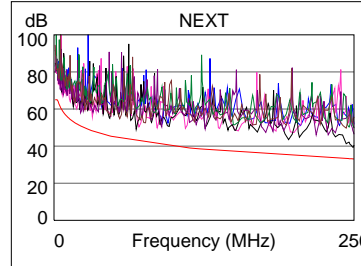

### Wire Map (T568B)

**PASS**

Length (m), Limit 100.0	[Pair 78]	93.6
Prop. Delay (ns), Limit 555		492
Delay Skew (ns), Limit 50		46
Resistance (ohms)	[Pair 36]	14.0
Insertion Loss Margin (dB)	[Pair 36]	6.9
Frequency (MHz)	[Pair 36]	250.0
Limit (dB)	[Pair 36]	35.9

	Worst Case Margin		Worst Case Value	
	MAIN	SR	MAIN	SR
<b>PASS</b>				
Worst Pair	12-45	12-45	12-78	12-78
<b>NEXT (dB)</b>	4.8	5.6	6.3	8.1
Freq. (MHz)	32.5	122.5	249.0	239.5
Limit (dB)	48.1	38.4	33.1	33.4
Worst Pair	45	12	78	45
<b>PS NEXT (dB)</b>	6.1	6.9	8.7	10.3
Freq. (MHz)	32.5	25.8	249.0	248.0
Limit (dB)	45.4	47.1	30.2	30.2

	Worst Case Margin		Worst Case Value	
	MAIN	SR	MAIN	SR
<b>PASS</b>				
Worst Pair	45-36	36-45	45-36	36-45
<b>ACR-F (dB)</b>	17.7	18.9	17.7	18.9
Freq. (MHz)	221.0	221.0	221.5	221.0
Limit (dB)	16.4	16.4	16.3	16.4
Worst Pair	36	45	36	45
<b>PS ACR-F (dB)</b>	17.8	20.2	17.8	20.4
Freq. (MHz)	203.0	203.0	203.0	221.5
Limit (dB)	14.1	14.1	14.1	13.3