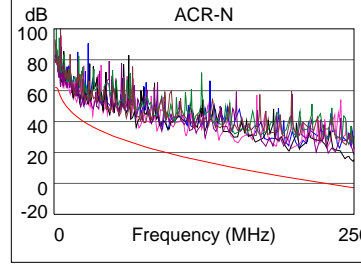

Worst Case Margin		Worst Case Value	
	MAIN	SR	MAIN	SR
N/A				
Worst Pair	36-45	12-45	12-78	36-45
ACR-N (dB)	6.4	7.6	17.1	17.2
Freq. (MHz)	5.4	4.8	249.5	248.0
Limit (dB)	56.3	57.5	-2.8	-2.6
Worst Pair	45	12	12	36
PS ACR-N (dB)	7.9	9.0	18.5	18.3
Freq. (MHz)	32.5	25.8	249.5	249.0
Limit (dB)	33.8	36.8	-5.7	-5.7