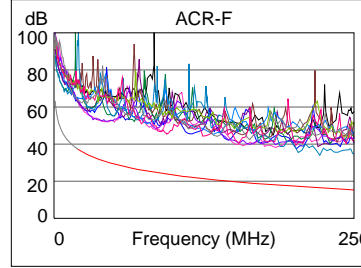

### Wire Map (T568B)

**PASS**

Length (m), Limit 100.0	[Pair 78]	93.6
Prop. Delay (ns), Limit 555		492
Delay Skew (ns), Limit 50		46
Resistance (ohms)	[Pair 36]	14.0
Insertion Loss Margin (dB)	[Pair 36]	6.9
Frequency (MHz)	[Pair 36]	250.0
Limit (dB)	[Pair 36]	35.9

	Worst Case Margin		Worst Case Value	
	MAIN	SR	MAIN	SR
<b>PASS</b>				
Worst Pair	12-45	12-45	12-78	12-78
<b>NEXT (dB)</b>	4.8	5.6	6.3	8.1
Freq. (MHz)	32.5	122.5	249.0	239.5
Limit (dB)	48.1	38.4	33.1	33.4
Worst Pair	45	12	78	45
<b>PS NEXT (dB)</b>	6.1	6.9	8.7	10.3
Freq. (MHz)	32.5	25.8	249.0	248.0
Limit (dB)	45.4	47.1	30.2	30.2

	Worst Case Margin		Worst Case Value	
	MAIN	SR	MAIN	SR
<b>PASS</b>				
Worst Pair	45-36	36-45	45-36	36-45
<b>ACR-F (dB)</b>	17.7	18.9	17.7	18.9
Freq. (MHz)	221.0	221.0	221.5	221.0
Limit (dB)	16.4	16.4	16.3	16.4
Worst Pair	36	45	36	45
<b>PS ACR-F (dB)</b>	17.8	20.2	17.8	20.4
Freq. (MHz)	203.0	203.0	203.0	221.5
Limit (dB)	14.1	14.1	14.1	13.3