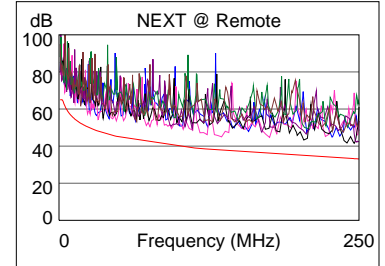

### Wire Map (T568B)

**PASS**

Length (m), Limit 100.0	[Pair 78]	93.6
Prop. Delay (ns), Limit 555		492
Delay Skew (ns), Limit 50		46
Resistance (ohms)	[Pair 36]	14.0
Insertion Loss Margin (dB)	[Pair 36]	6.9
Frequency (MHz)	[Pair 36]	250.0
Limit (dB)	[Pair 36]	35.9

	Worst Case Margin		Worst Case Value	
	MAIN	SR	MAIN	SR
<b>PASS</b>				
Worst Pair	12-45	12-45	12-78	12-78
<b>NEXT (dB)</b>	4.8	5.6	6.3	8.1
Freq. (MHz)	32.5	122.5	249.0	239.5
Limit (dB)	48.1	38.4	33.1	33.4
Worst Pair	45	12	78	45
<b>PS NEXT (dB)</b>	6.1	6.9	8.7	10.3
Freq. (MHz)	32.5	25.8	249.0	248.0
Limit (dB)	45.4	47.1	30.2	30.2

	Worst Case Margin		Worst Case Value	
	MAIN	SR	MAIN	SR
<b>PASS</b>				
Worst Pair	45-36	36-45	45-36	36-45
<b>ACR-F (dB)</b>	17.7	18.9	17.7	18.9
Freq. (MHz)	221.0	221.0	221.5	221.0
Limit (dB)	16.4	16.4	16.3	16.4
Worst Pair	36	45	36	45
<b>PS ACR-F (dB)</b>	17.8	20.2	17.8	20.4
Freq. (MHz)	203.0	203.0	203.0	221.5
Limit (dB)	14.1	14.1	14.1	13.3