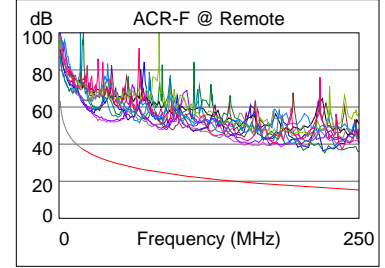

### Wire Map (T568B)

**PASS**

Length (m), Limit 100.0	[Pair 78]	93.6
Prop. Delay (ns), Limit 555		492
Delay Skew (ns), Limit 50		46
Resistance (ohms)	[Pair 36]	14.0
Insertion Loss Margin (dB)	[Pair 36]	6.9
Frequency (MHz)	[Pair 36]	250.0
Limit (dB)	[Pair 36]	35.9

	Worst Case Margin		Worst Case Value	
	MAIN	SR	MAIN	SR
<b>PASS</b>				
Worst Pair	12-45	12-45	12-78	12-78
<b>NEXT (dB)</b>	4.8	5.6	6.3	8.1
Freq. (MHz)	32.5	122.5	249.0	239.5
Limit (dB)	48.1	38.4	33.1	33.4
Worst Pair	45	12	78	45
<b>PS NEXT (dB)</b>	6.1	6.9	8.7	10.3
Freq. (MHz)	32.5	25.8	249.0	248.0
Limit (dB)	45.4	47.1	30.2	30.2

	Worst Case Margin		Worst Case Value	
	MAIN	SR	MAIN	SR
<b>PASS</b>				
Worst Pair	45-36	36-45	45-36	36-45
<b>ACR-F (dB)</b>	17.7	18.9	17.7	18.9
Freq. (MHz)	221.0	221.0	221.5	221.0
Limit (dB)	16.4	16.4	16.3	16.4
Worst Pair	36	45	36	45
<b>PS ACR-F (dB)</b>	17.8	20.2	17.8	20.4
Freq. (MHz)	203.0	203.0	203.0	221.5
Limit (dB)	14.1	14.1	14.1	13.3