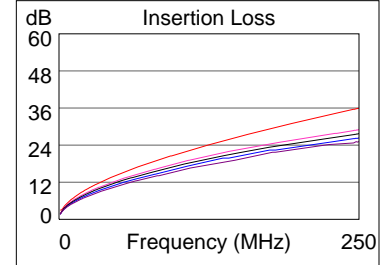

# Test Summary: PASS

Date / Time: 12/09/2012 04:53:11pm  
**Headroom: 4.8 dB (NEXT 12-45)**  
**Test Limit: TIA Cat 6 Channel**  
 Cable Type: Cat 6 FTP

Operator: NAZEMI  
 Software Version: 2.4100  
 Limits Version: 1.6000  
 NVP: 70.0%

### Wire Map (T568B)

**PASS**

Length (m), Limit 100.0	[Pair 78]	93.6
Prop. Delay (ns), Limit 555		492
Delay Skew (ns), Limit 50		46
Resistance (ohms)	[Pair 36]	14.0
Insertion Loss Margin (dB)	[Pair 36]	6.9
Frequency (MHz)	[Pair 36]	250.0
Limit (dB)	[Pair 36]	35.9