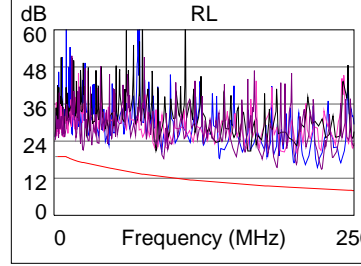

Worst Case Margin		Worst Case Value	
	MAIN	SR	MAIN	SR
PASS				
Worst Pair	78	78	78	78
RL (dB)	3.7	3.7	6.4	4.7
Freq. (MHz)	24.1	51.3	223.0	165.0
Limit (dB)	17.1	14.9	8.5	9.8