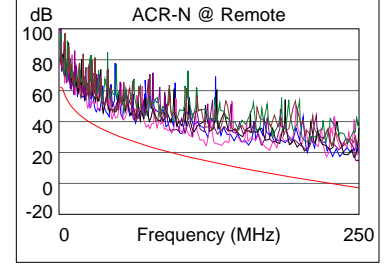

Worst Case Margin		Worst Case Value	
	MAIN	SR	MAIN	SR
N/A				
Worst Pair	36-45	12-45	12-78	36-45
ACR-N (dB)	6.4	7.6	17.1	17.2
Freq. (MHz)	5.4	4.8	249.5	248.0
Limit (dB)	56.3	57.5	-2.8	-2.6
Worst Pair	45	12	12	36
PS ACR-N (dB)	7.9	9.0	18.5	18.3
Freq. (MHz)	32.5	25.8	249.5	249.0
Limit (dB)	33.8	36.8	-5.7	-5.7